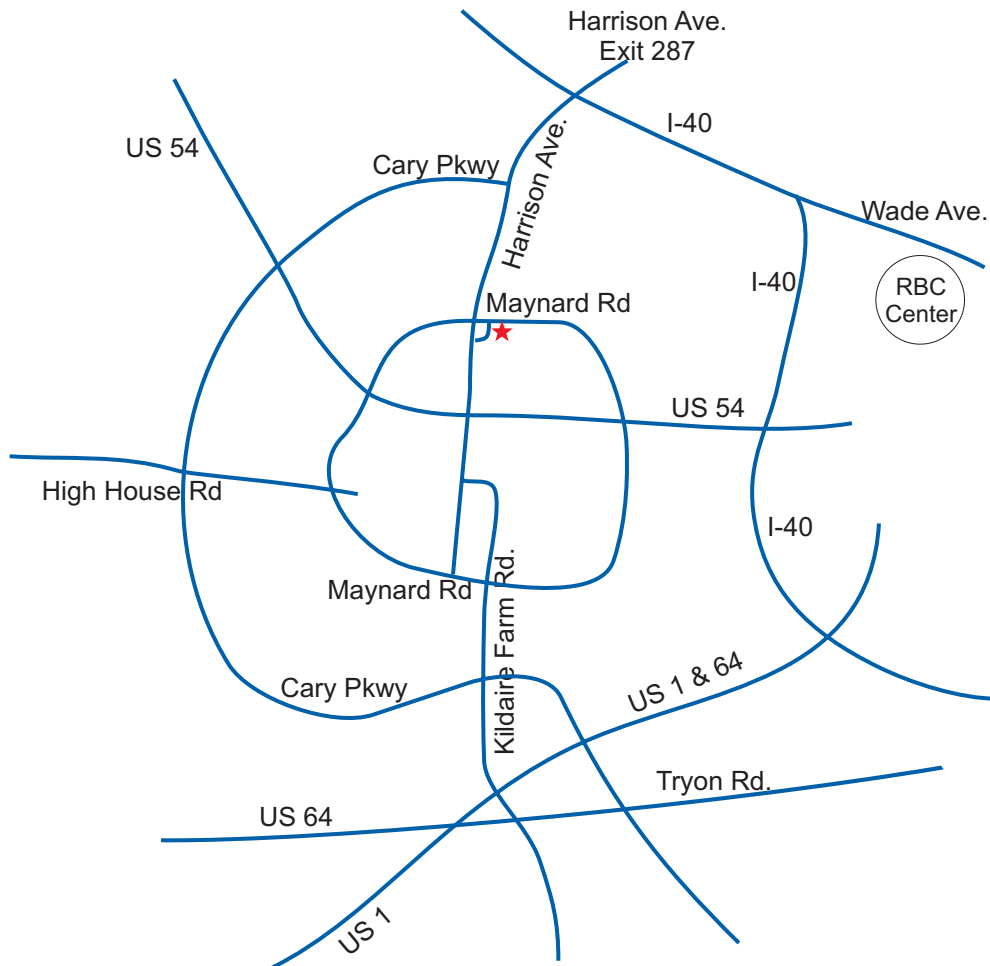

Cary Optometric, PA
St Charles Place
160 NE Maynard, Suite 110
Cary, NC 27513
(919) 481-4682

We are in St Charles Place, the new 2 story office building at 160 NE Maynard Rd. It is just one block east of Harrison Ave and across Maynard from Staples and Discount Tire, 2 miles from I-40 exit 287 and 1 mile north of downtown Cary.